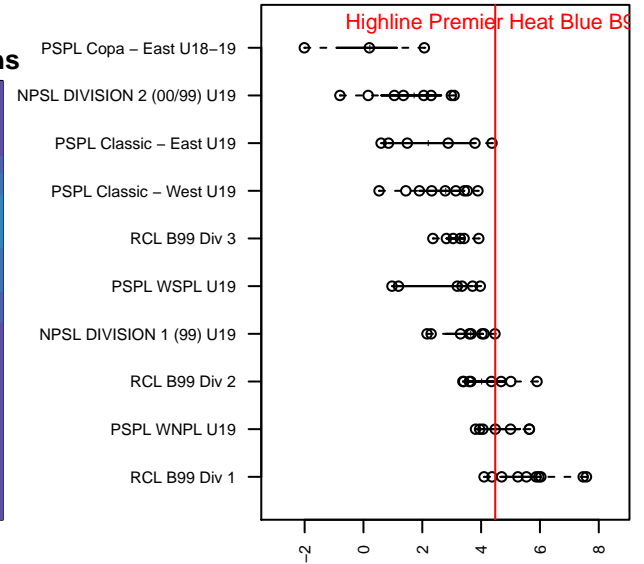

# Highline Premier Heat Blue B99

Highline Premier FC  
 Burien, WA  
 B99 total strength=1737  
 attack=28.9 defense=22.95  
 fall league = PSPL WNPL U19

alt names used:  
 HIGHLINE PREMIER FC HEAT B99 (WA)  
 Highline Premier FC Heat 99  
 HIGHLINE PREMIER FC HEAT B99  
 Highline Premier FC Heat 99  
 Highline Premier FC Heat 99

**Highline Premier Heat Blue B99**  
 Dots are actual minus expected GF (blue circles) and GA (red triangles).  
 Blue line is smoothed change in attack strength. Red is smoothed change in defense strength.

**attack and defense variance (black dot)  
relative to other teams  
and top 10 in region**

**attack and defense rating  
relative to others at age  
and all opponents in last 13 months**

**Performance relative to 13 month average**