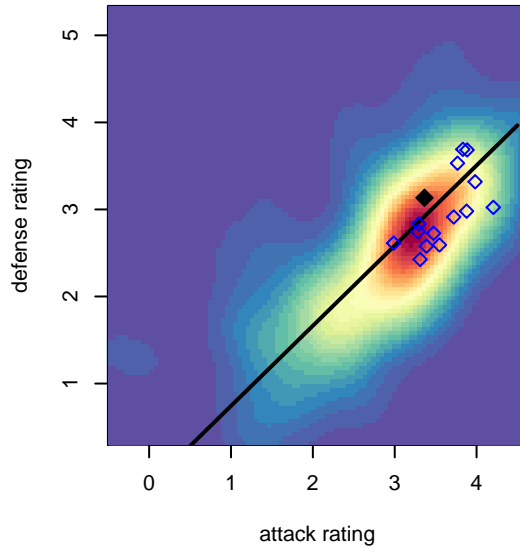

**Highline Premier Heat Blue B99**  
 Dots are actual minus expected GF (blue circles) and GA (red triangles).  
 Blue line is smoothed change in attack strength. Red is smoothed change in defense strength.

**attack and defense variance (black dot)  
relative to other teams  
and top 10 in region**

**attack and defense rating  
relative to others at age  
and all opponents in last 13 months**

**Performance relative to 13 month average**