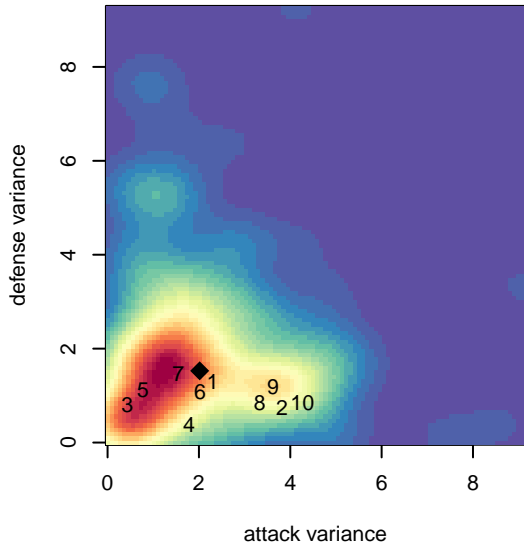

**attack and defense variance (black dot)
relative to other teams
and top 10 in region**