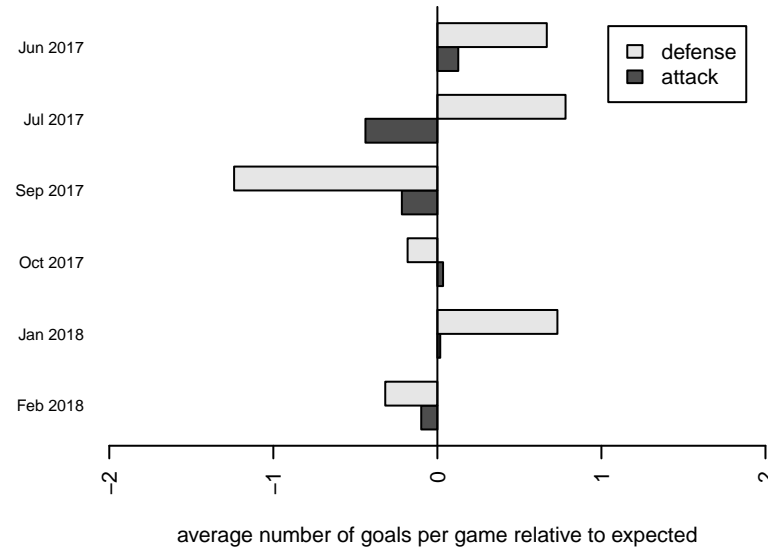

Performance relative to 13 month average