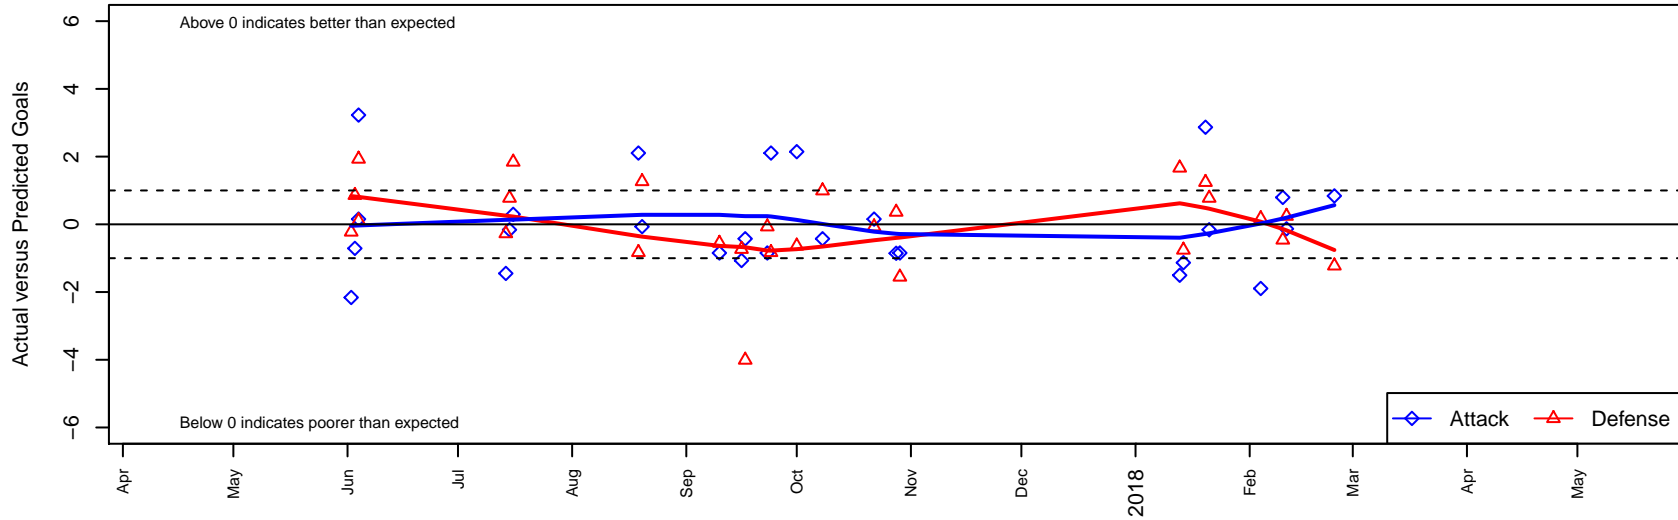

# Highline Premier Heat Blue B99

Highline Premier FC  
 Burien, WA  
 B99 total strength=1737  
 attack=28.9 defense=22.95  
 fall league = PSPL WNPL U19

alt names used:  
 HIGHLINE PREMIER FC HEAT B99 (WA)  
 Highline Premier FC Heat 99  
 HIGHLINE PREMIER FC HEAT B99  
 Highline Premier FC Heat 99  
 Highline Premier FC Heat 99

**Highline Premier Heat Blue B99**  
 Dots are actual minus expected GF (blue circles) and GA (red triangles).  
 Blue line is smoothed change in attack strength. Red is smoothed change in defense strength.

**attack and defense variance (black dot)  
relative to other teams  
and top 10 in region**

**attack and defense rating  
relative to others at age  
and all opponents in last 13 months**

**Performance relative to 13 month average**